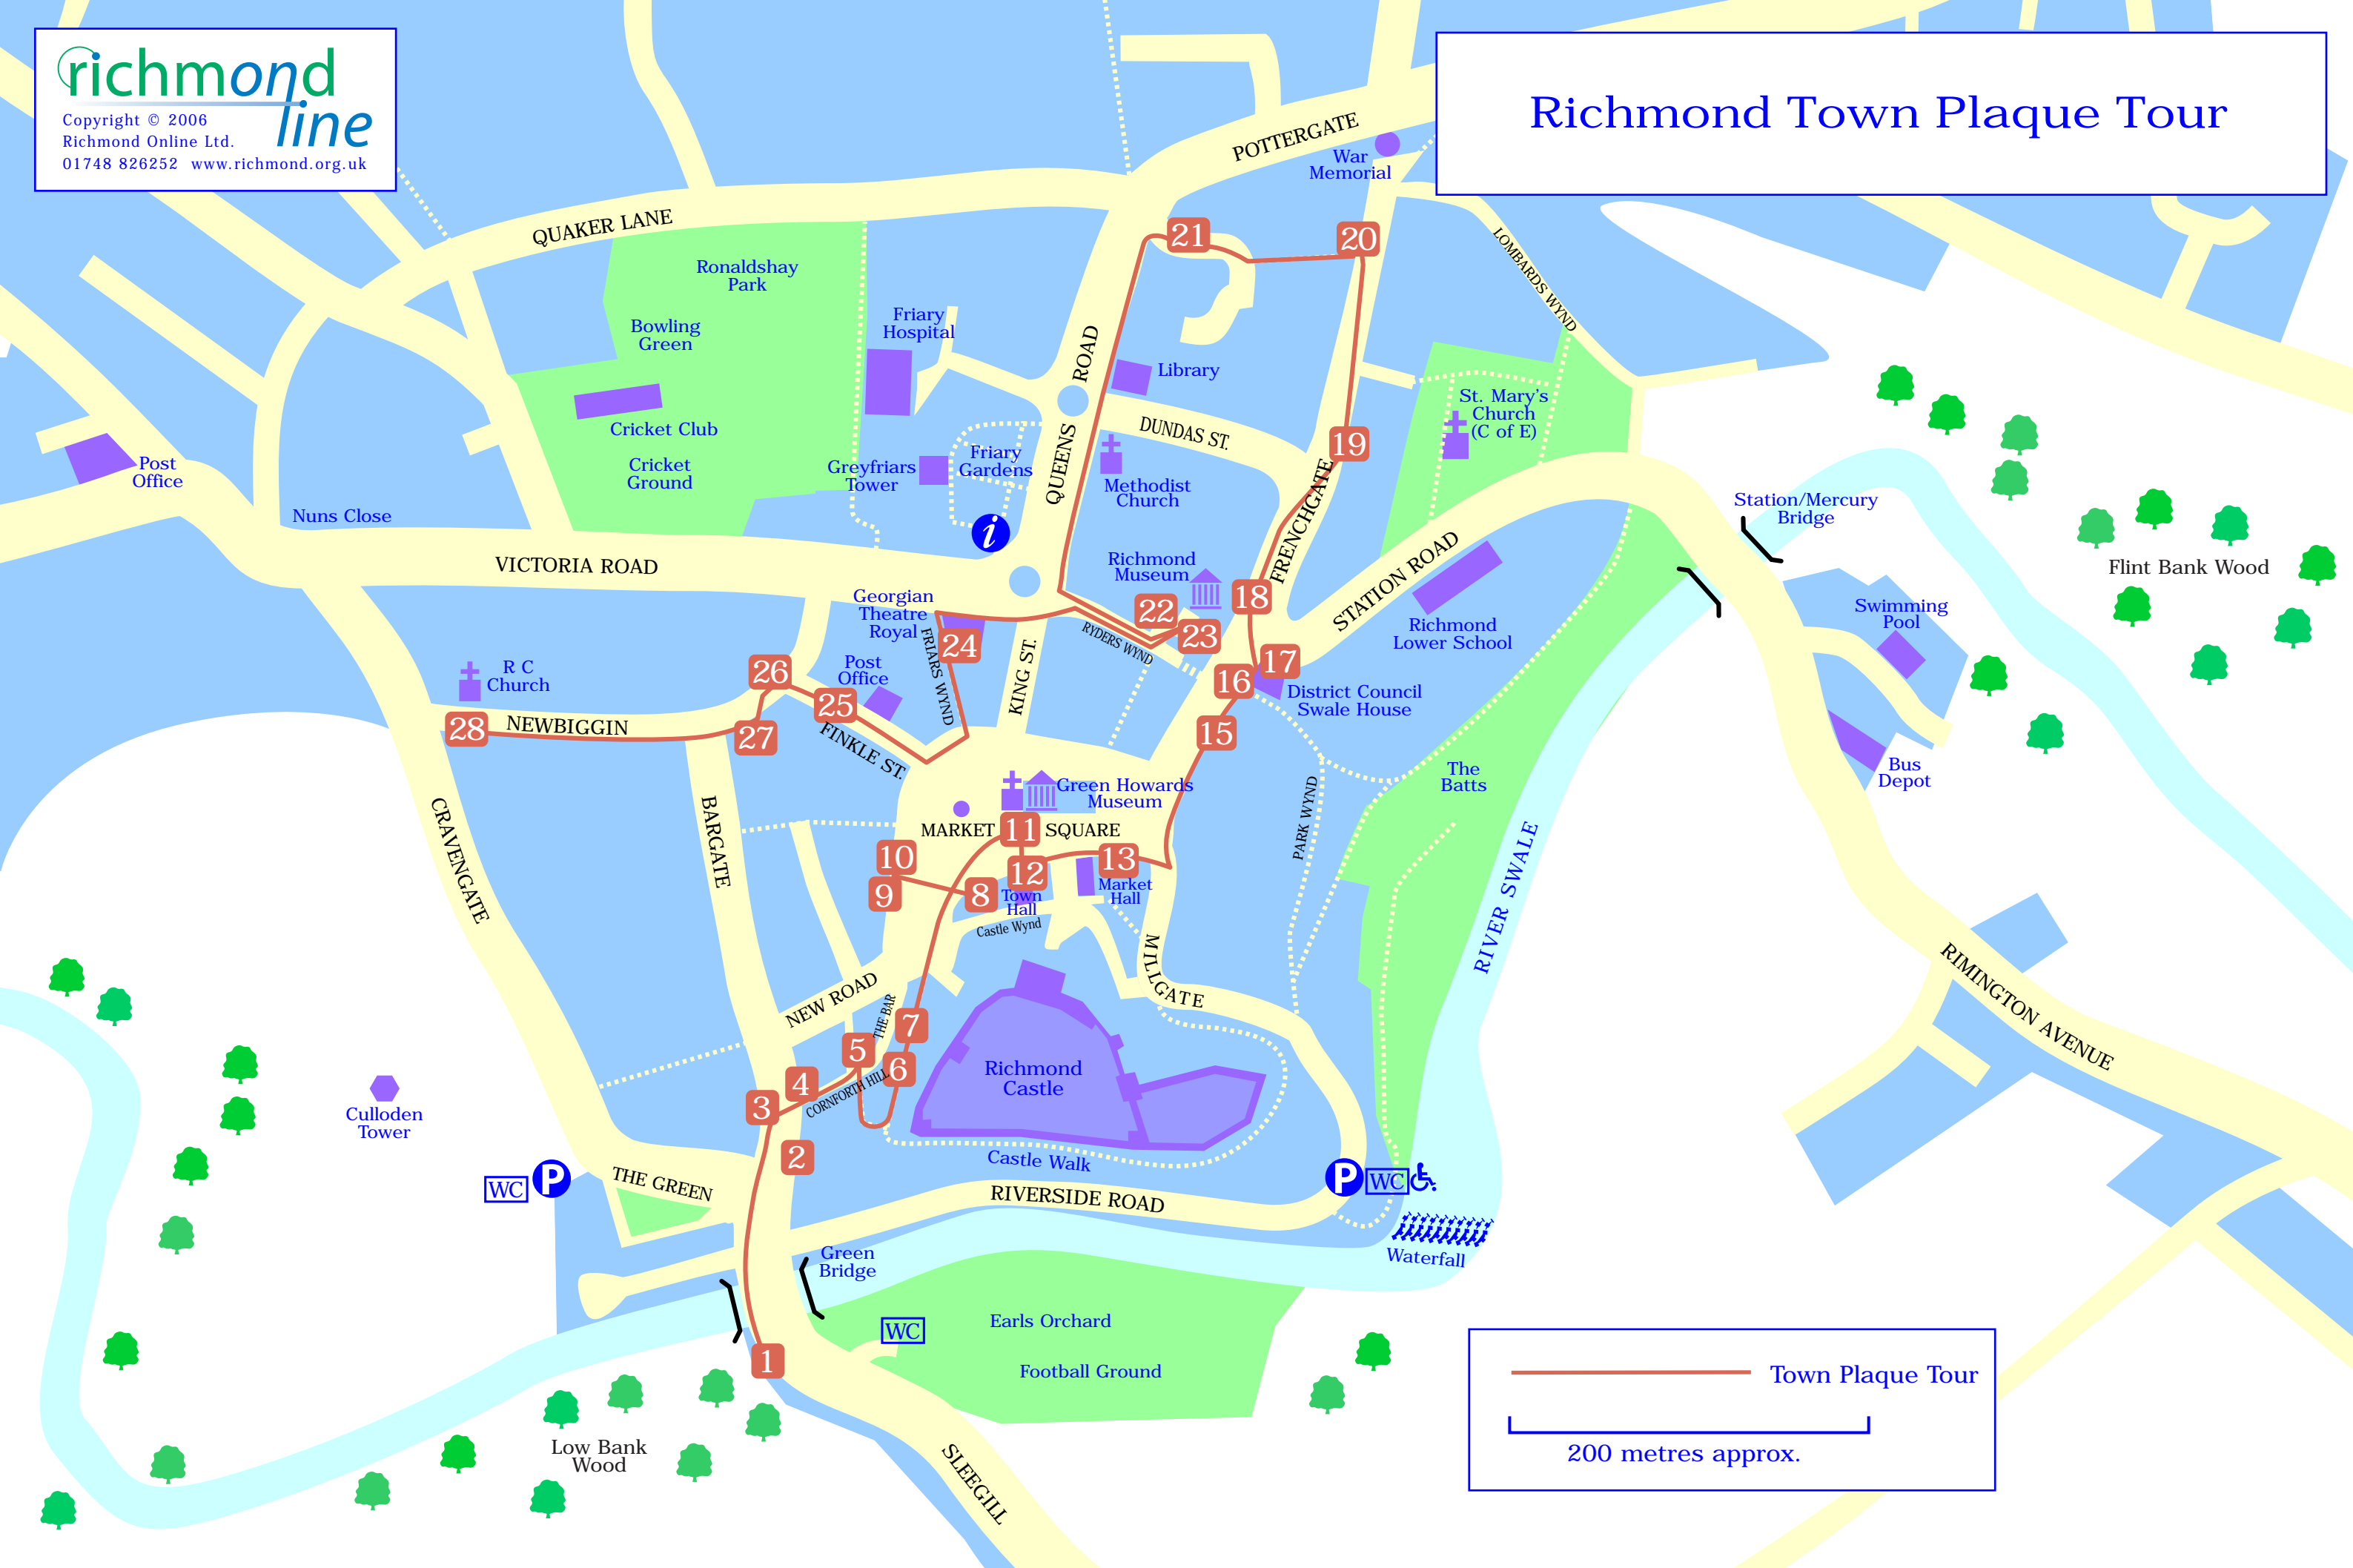

Richmond Town Plaque Tour

— Town Plaque Tour
200 metres approx.