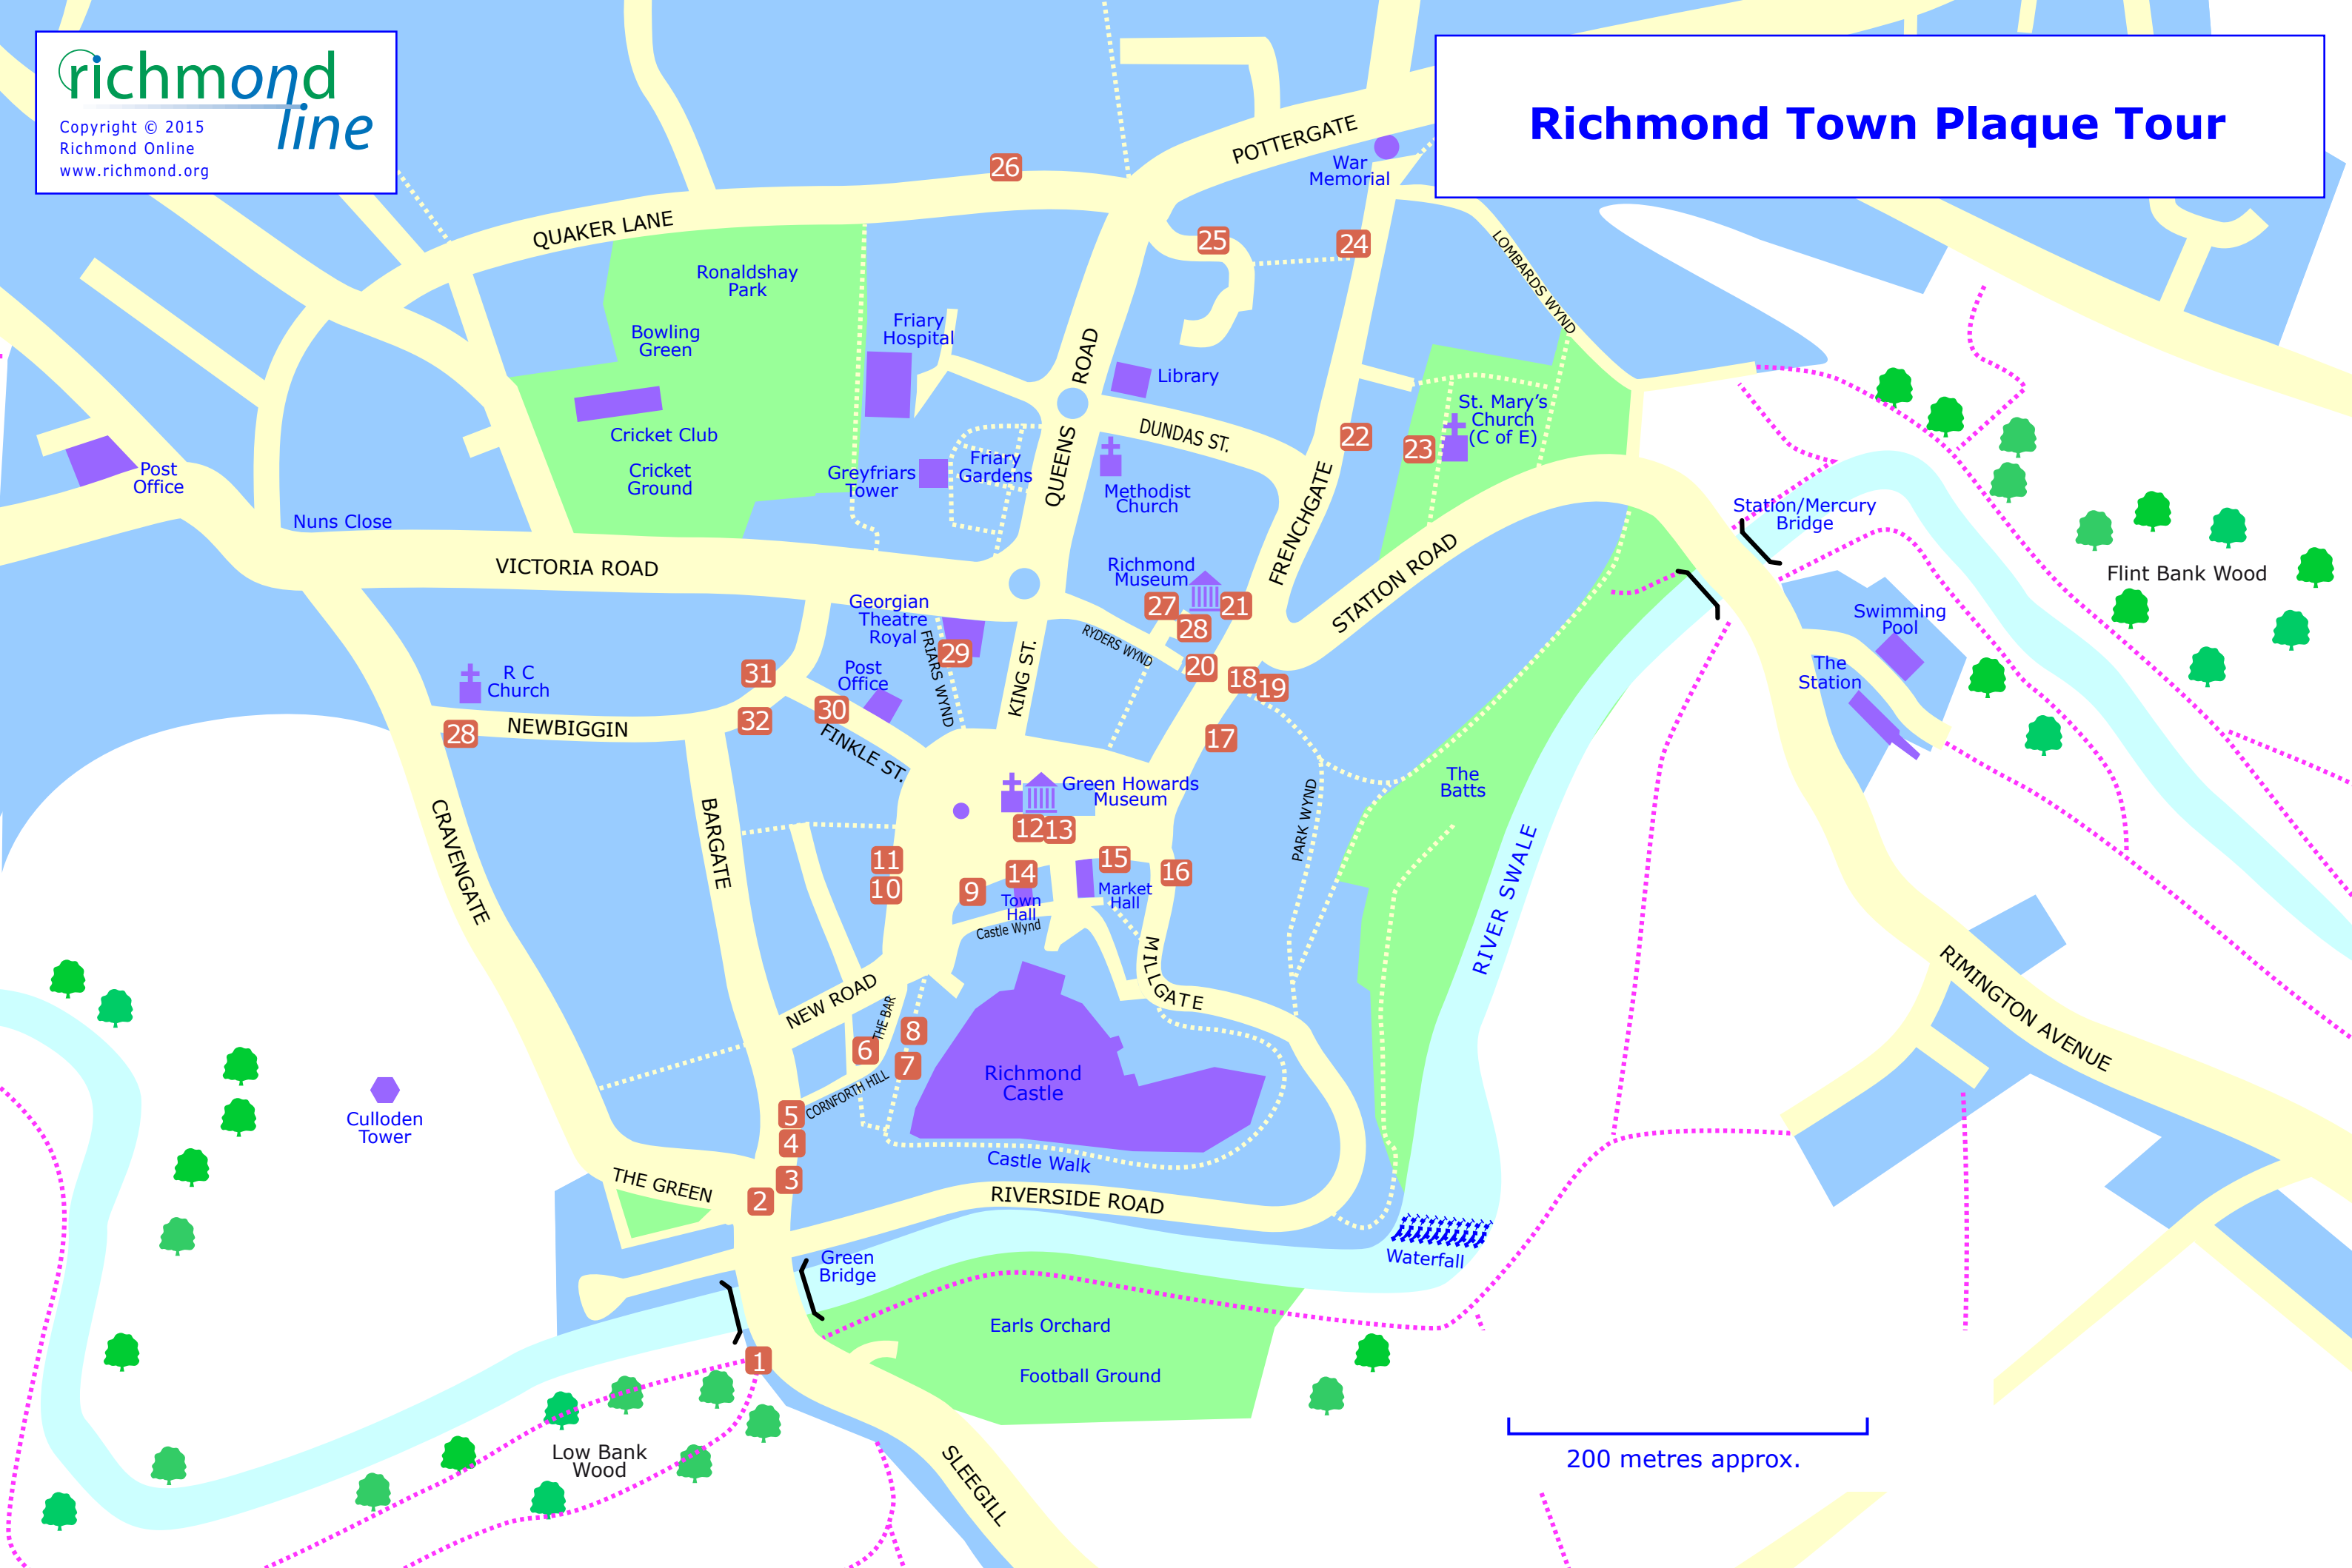

Richmond Town Plaque Tour

200 metres approx.