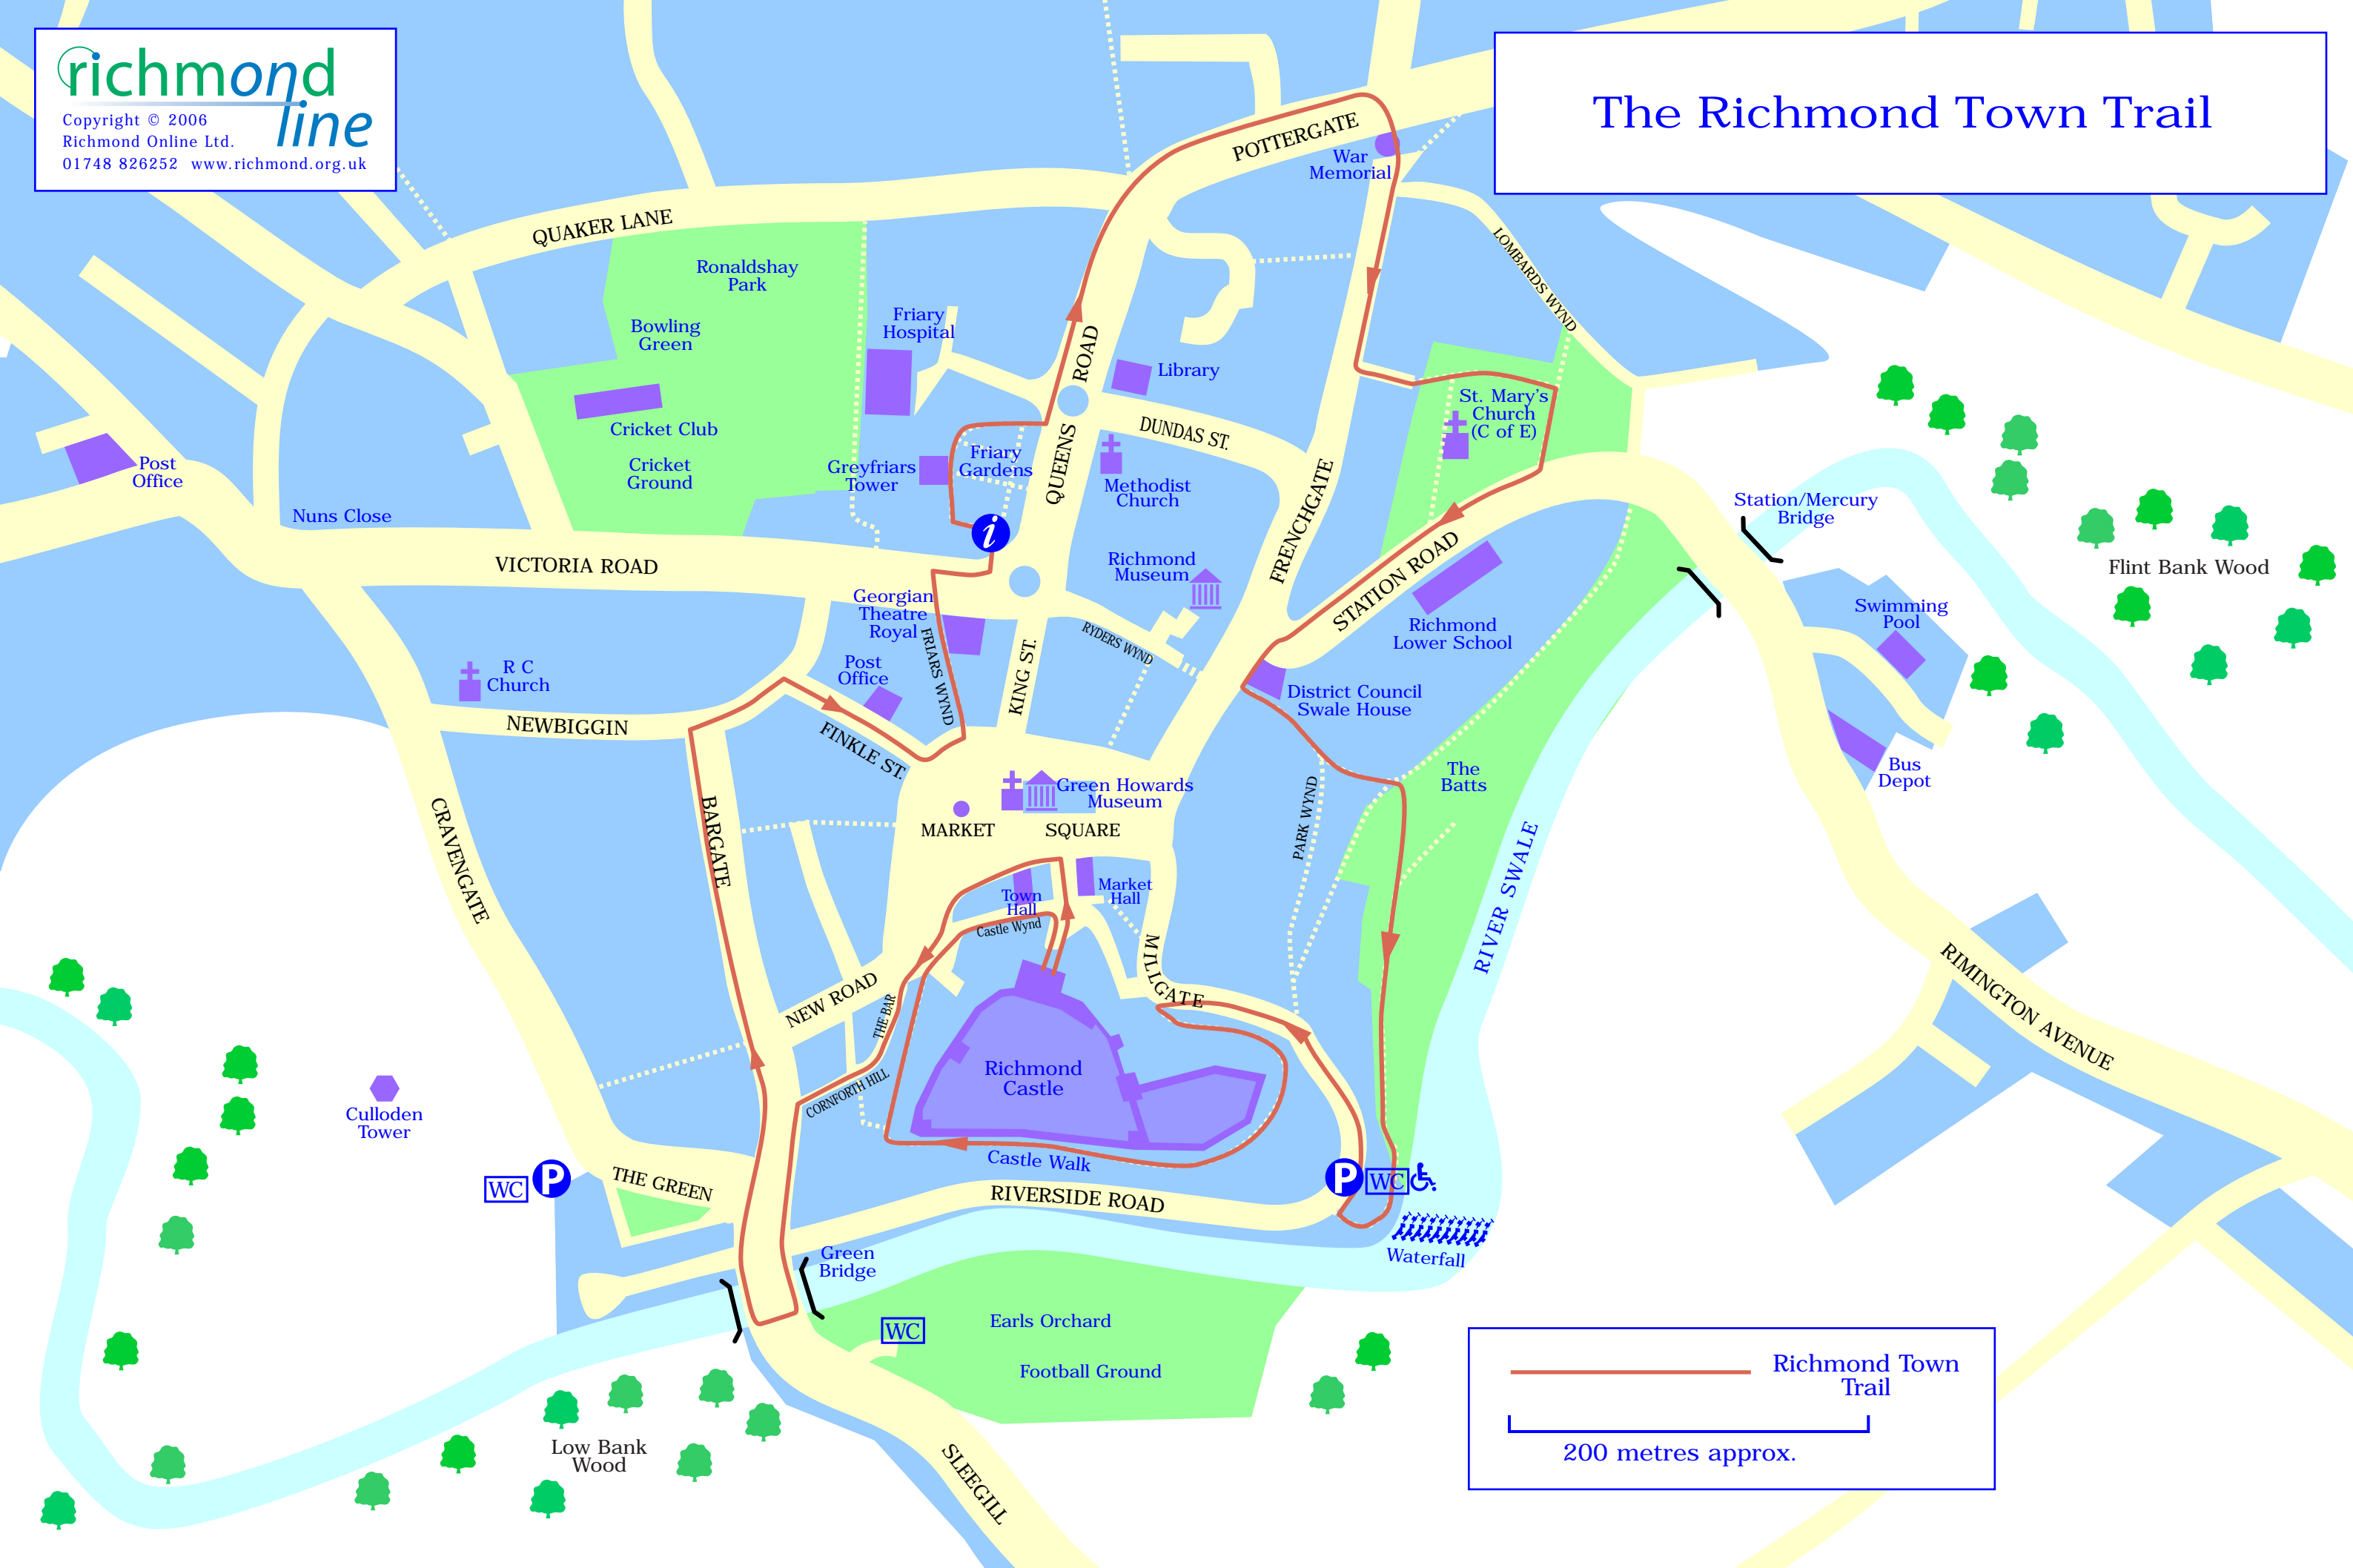

The Richmond Town Trail

Richmond Town Trail

200 metres approx.