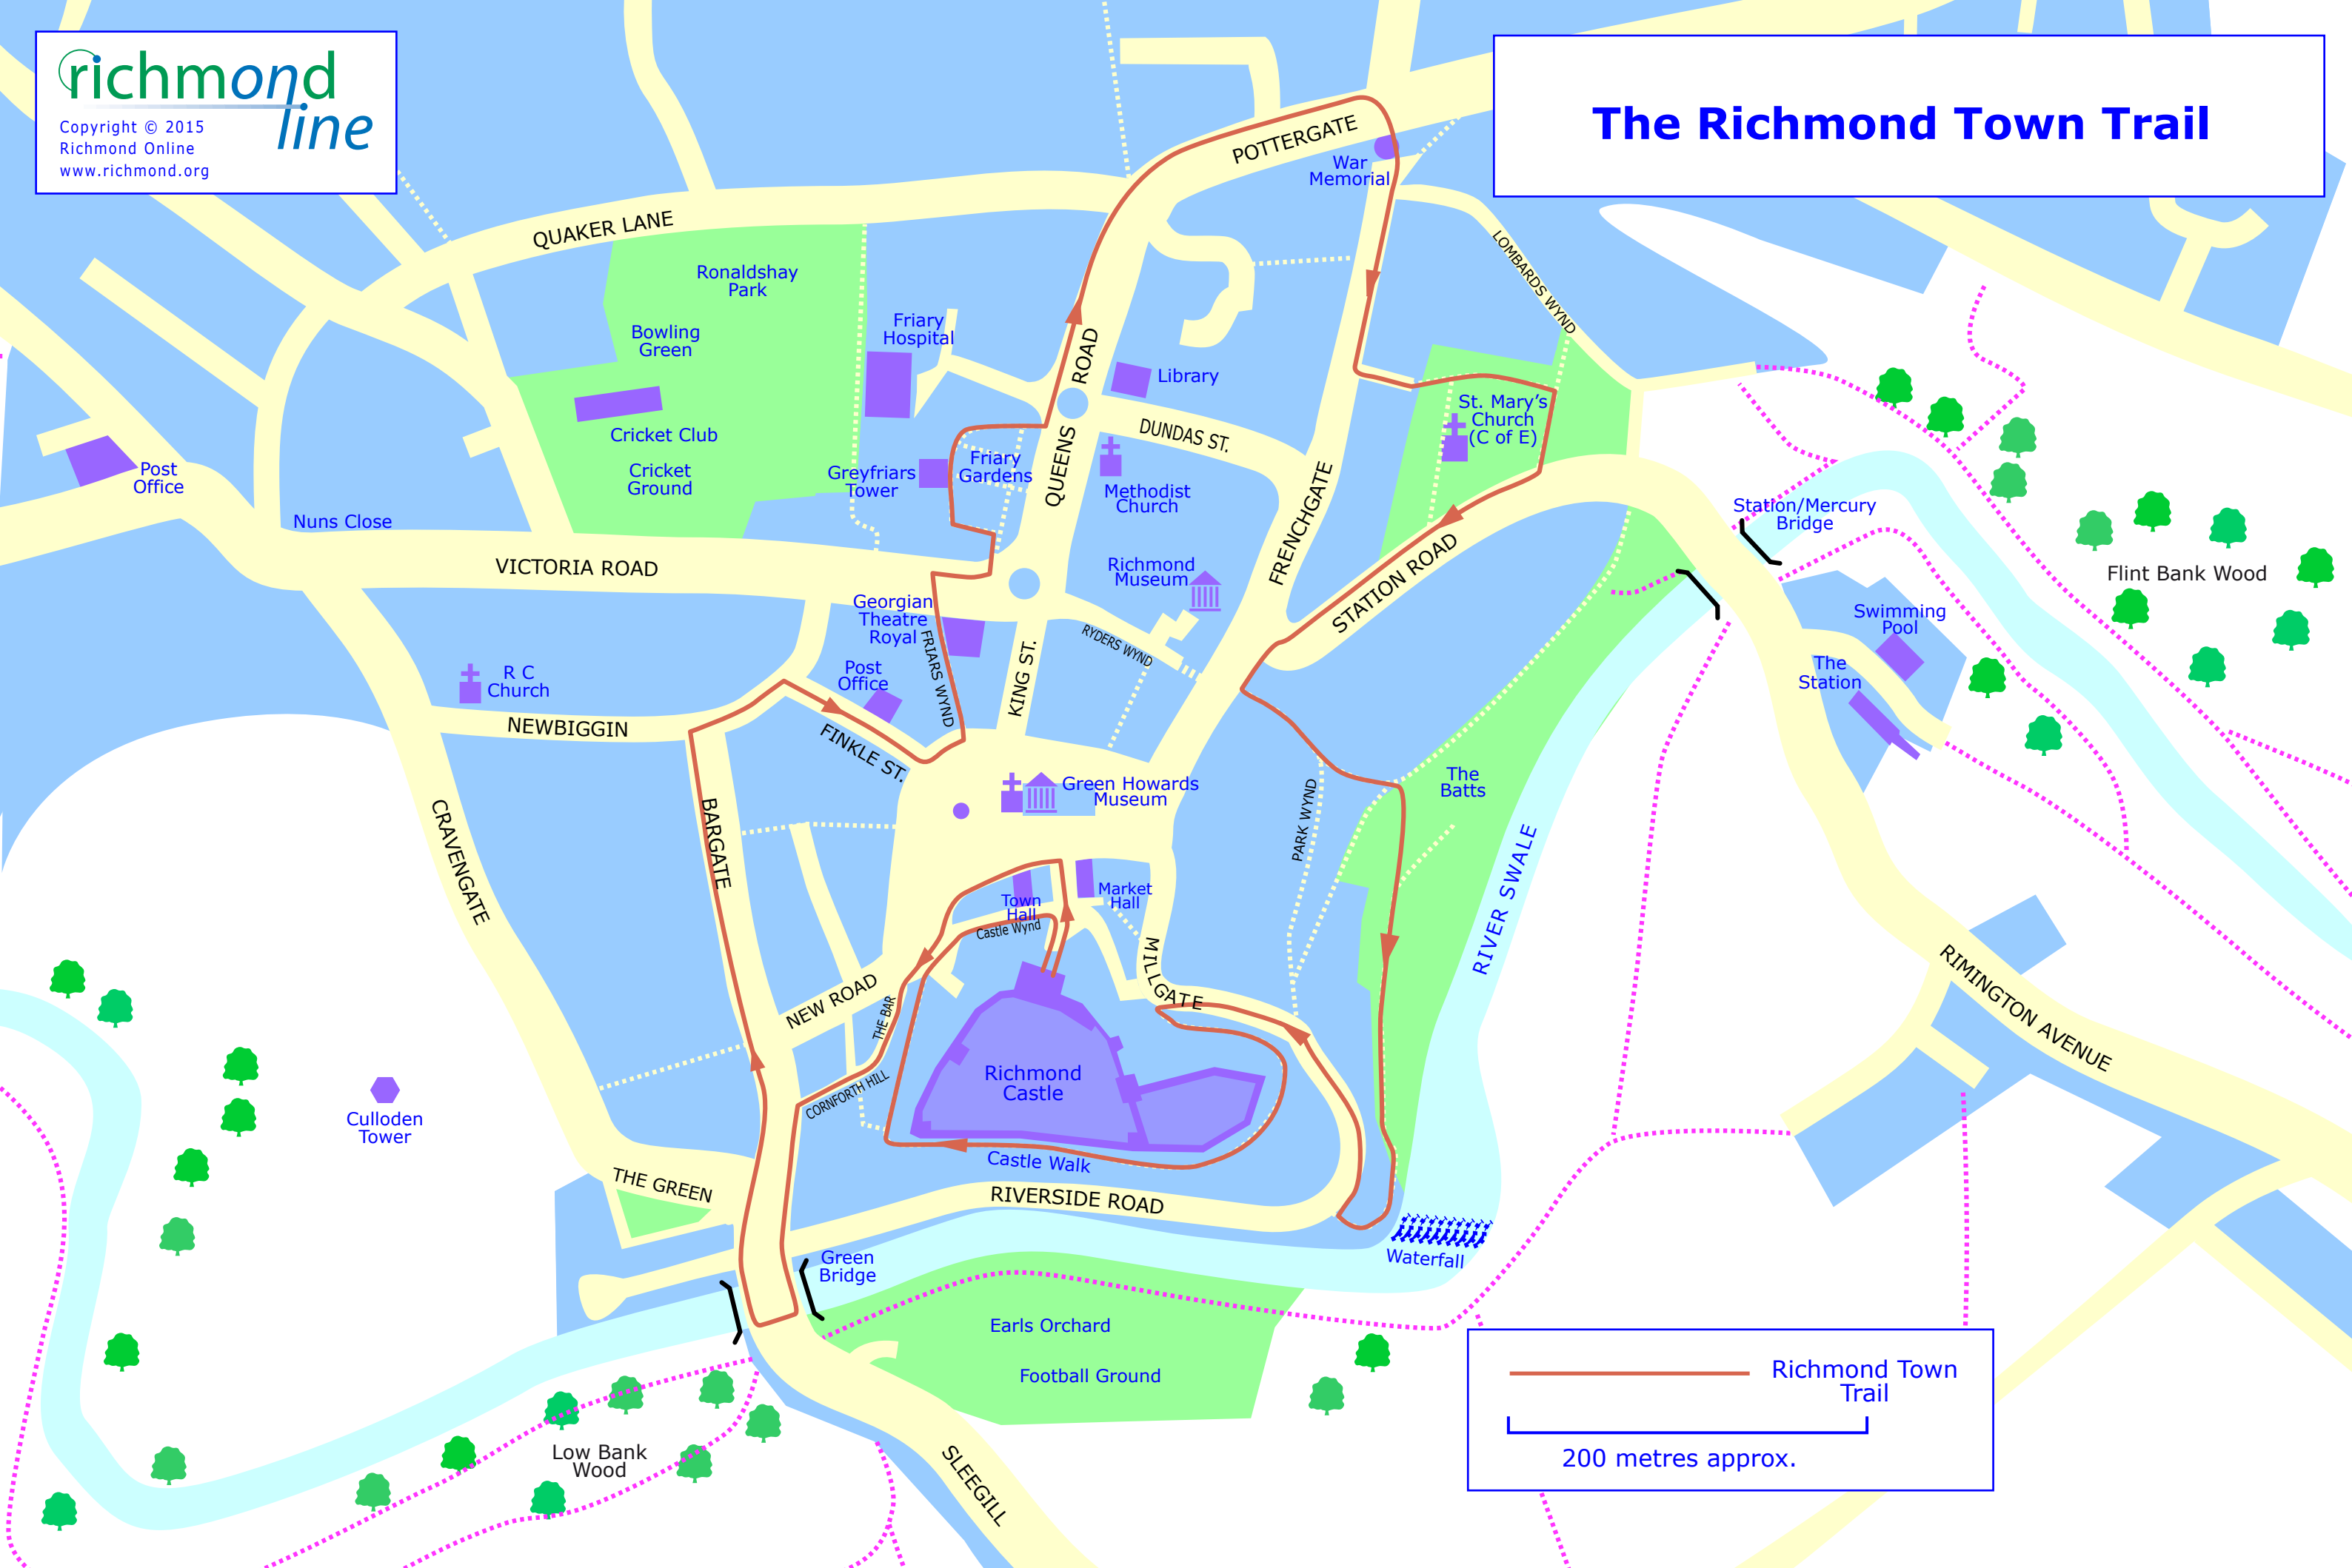

The Richmond Town Trail

Richmond Town Trail

200 metres approx.